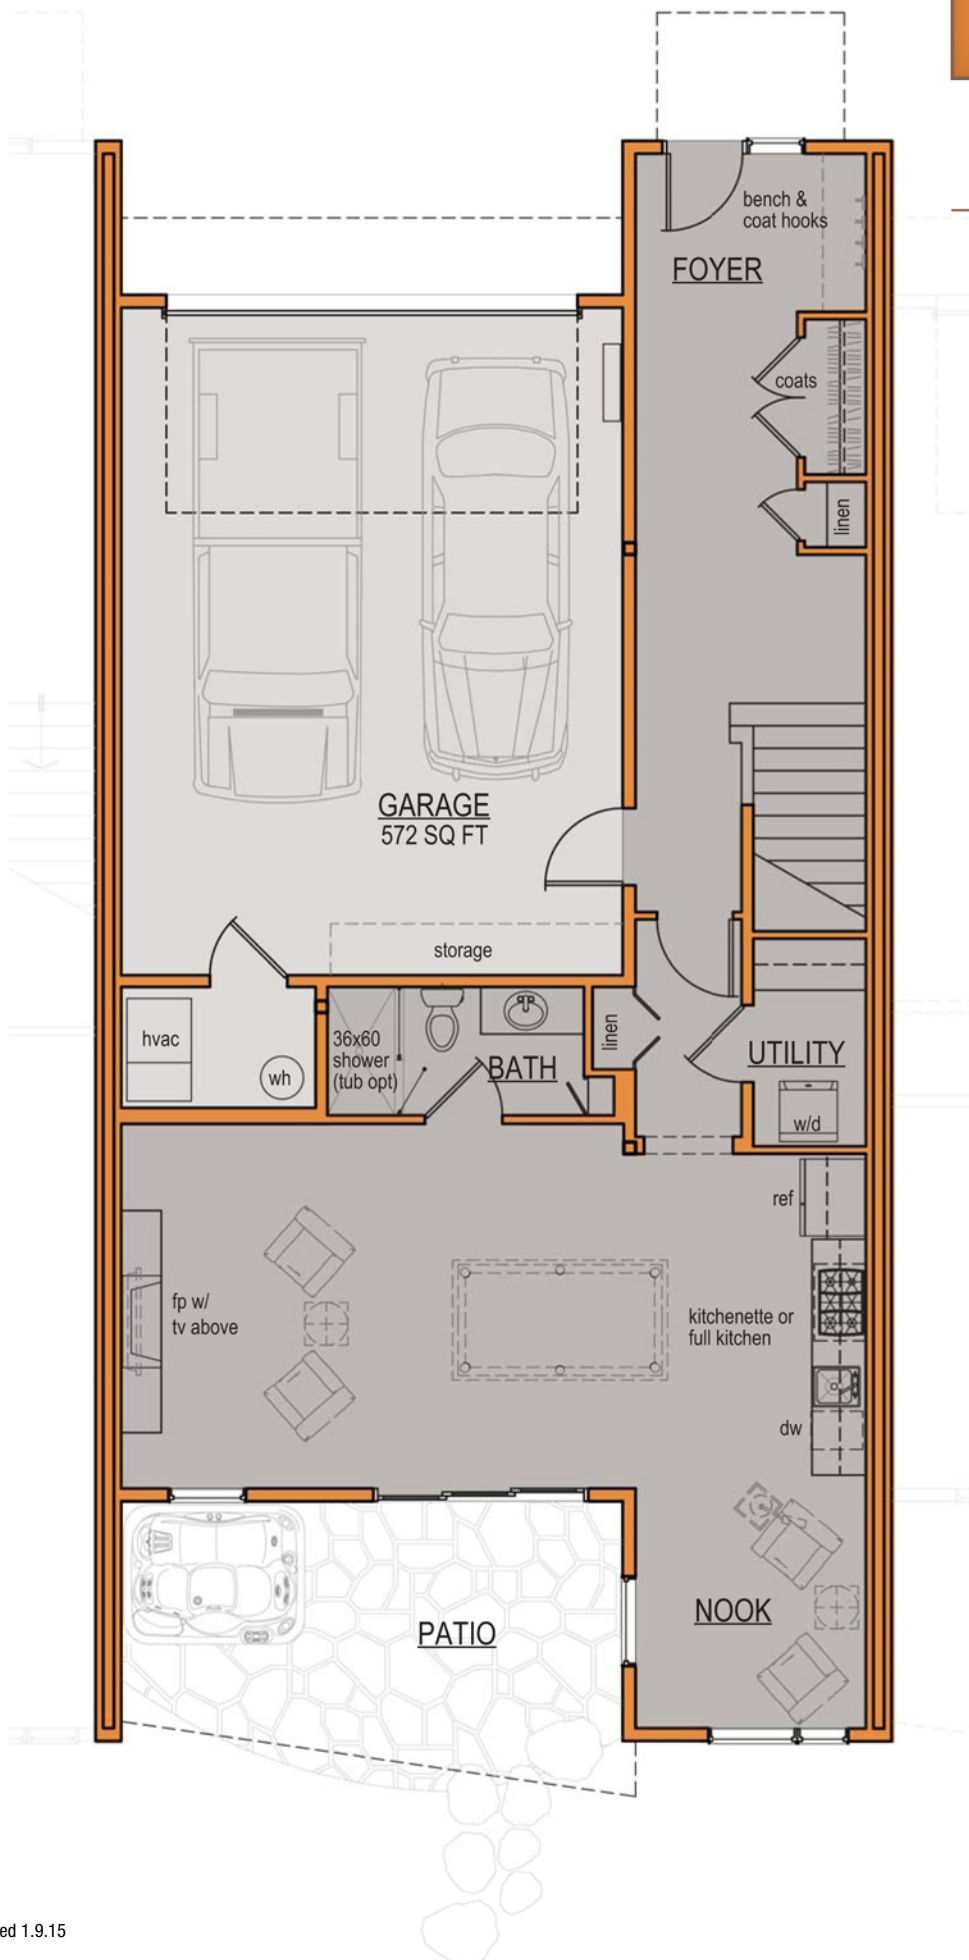

# The Emerson

## GROUND FLOOR FLEX SPACE

996 SQ. FT. LIVING SPACE

509.879.5340 | [www.bellaterragardenhomes.com](http://www.bellaterragardenhomes.com)