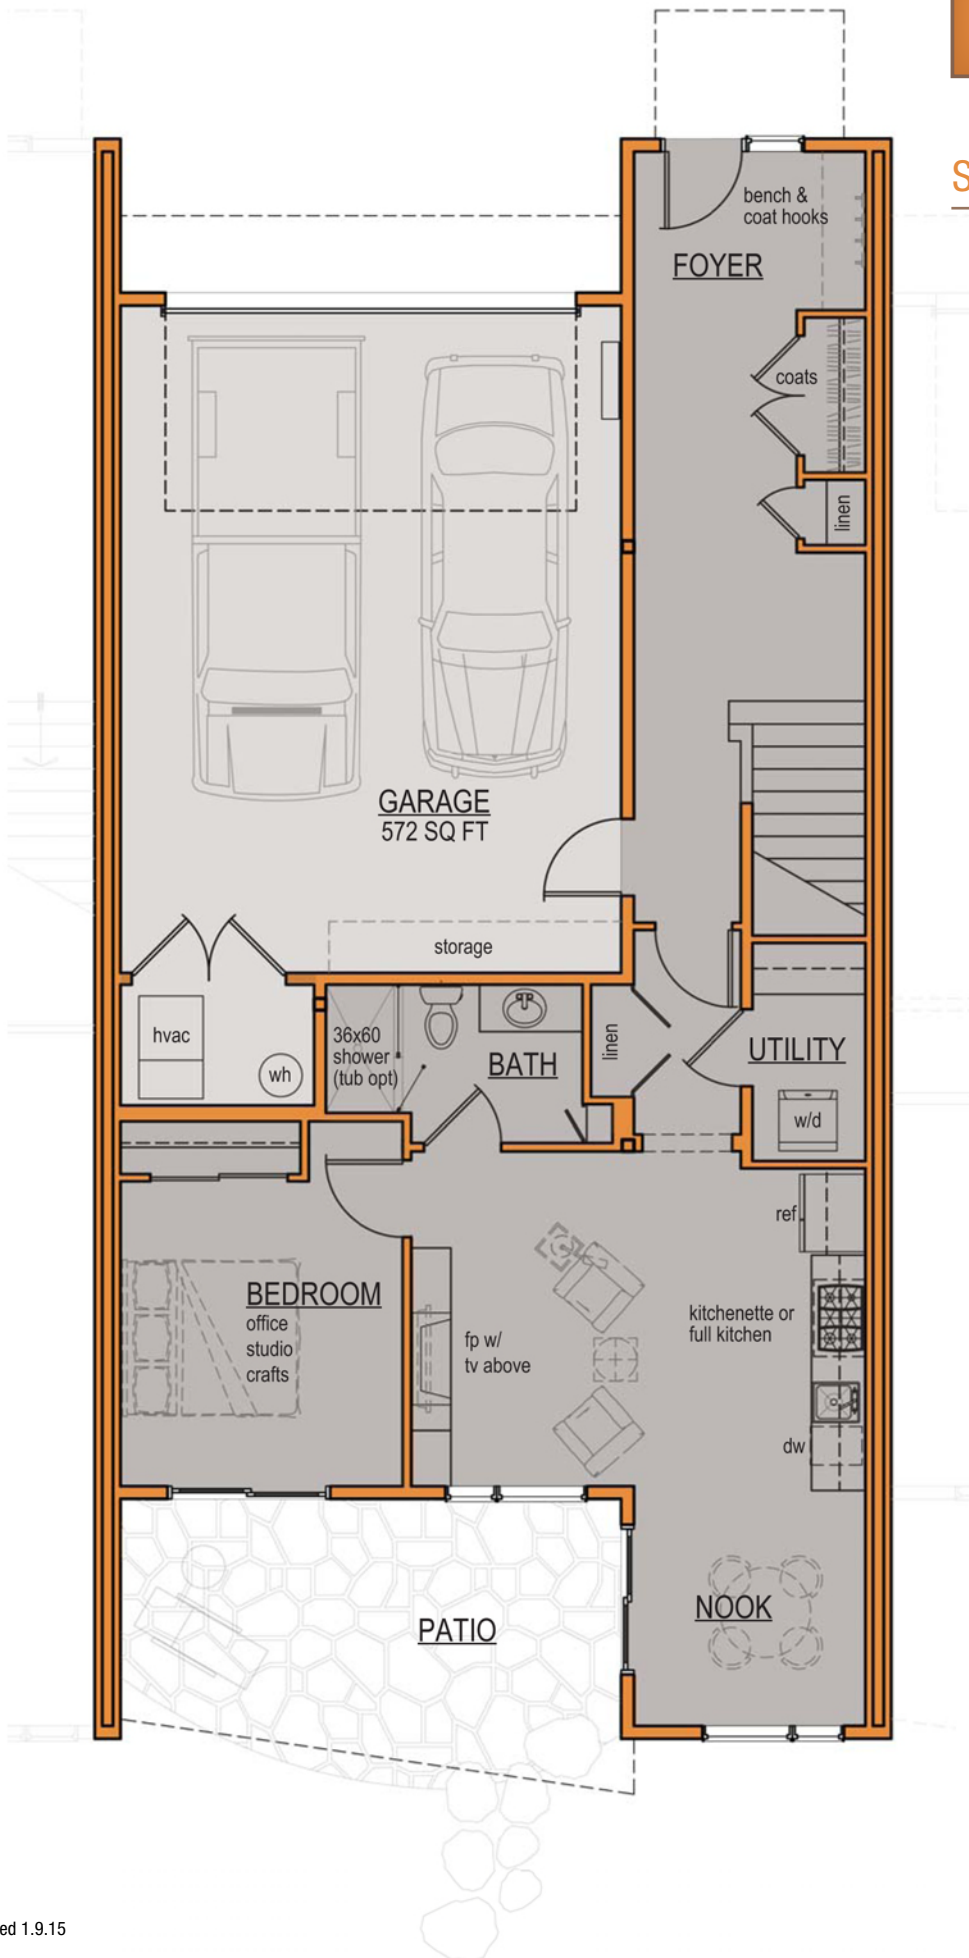

The Emerson

GROUND FLOOR SELF CONTAINED LIVING SUITE

996 SQ. FT. LIVING SPACE

509.879.5340 | www.bellaterragardenhomes.com